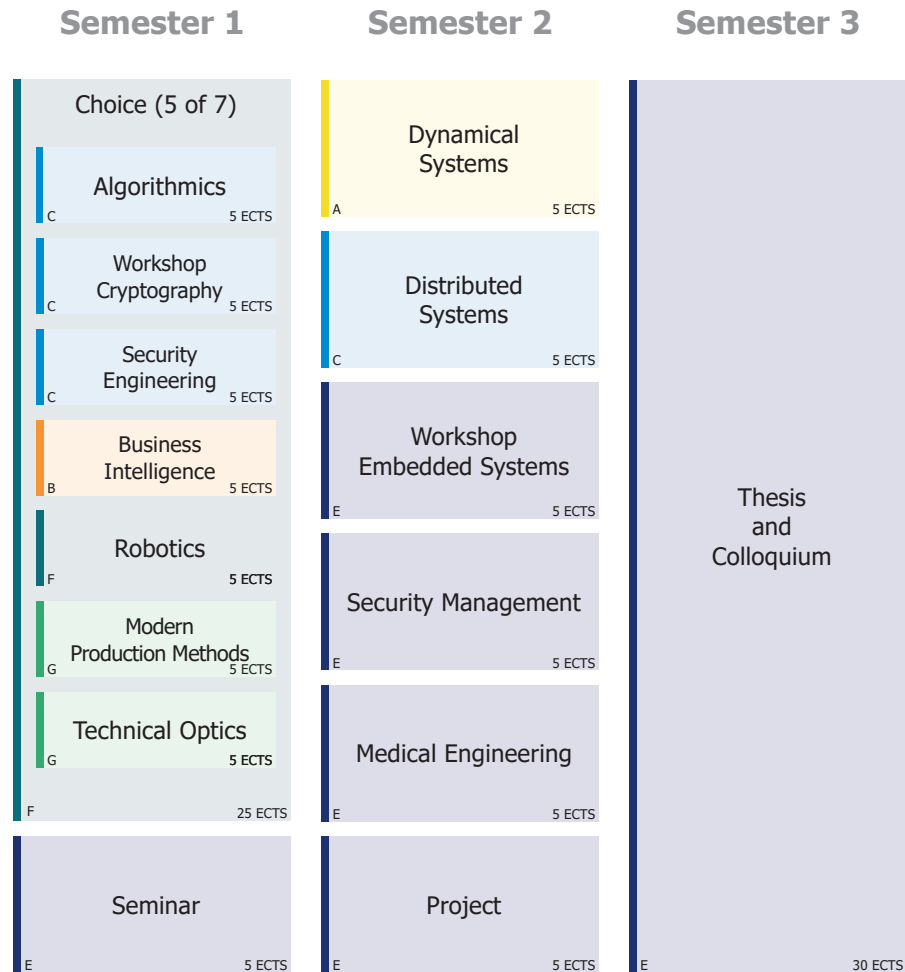

MSc IT-Engineering (in English)

Start in summer

MSc IT-Engineering (in English)

Start in winter